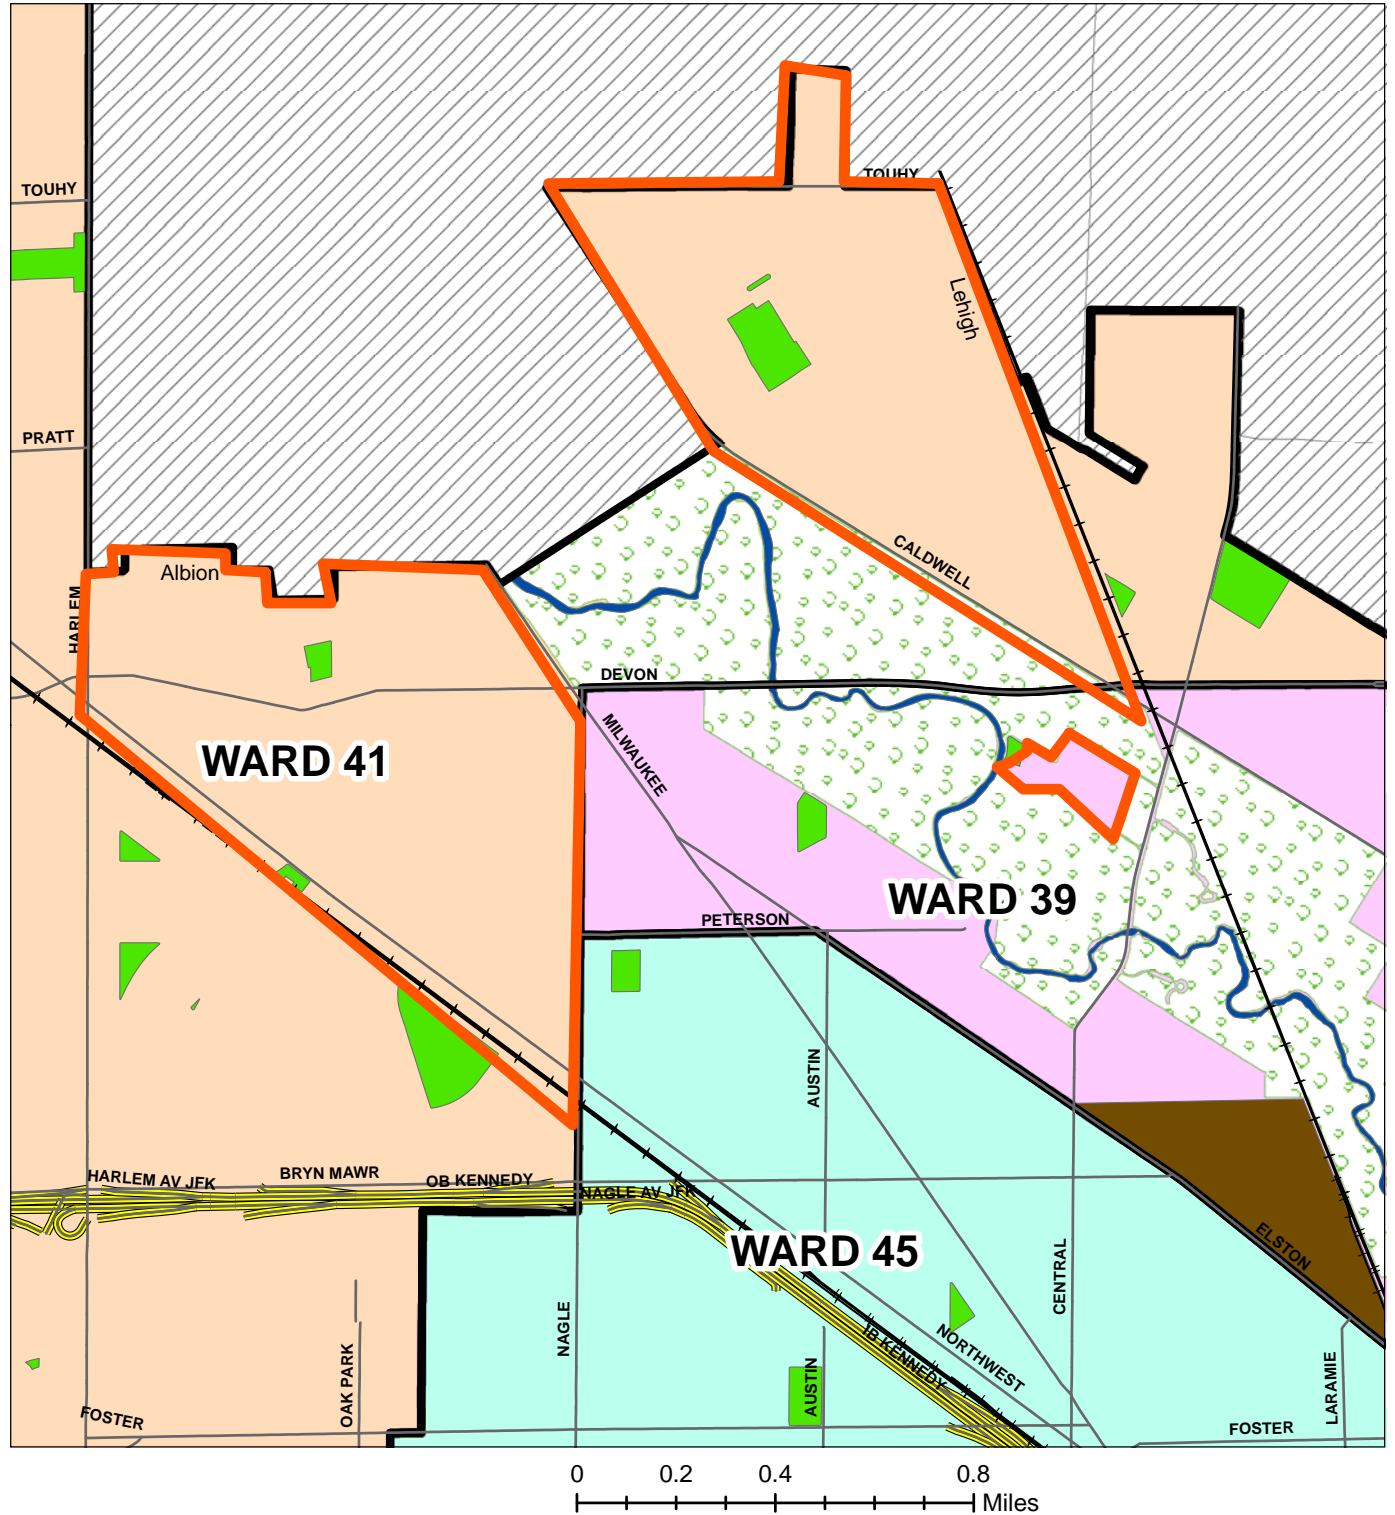

Proposed Spray Area August 9, 2016

Affected Community Areas:
-Forest Glen
-Norwood Park

- Ward boundary
- Spray Area
- Streets
- Expressway
- Railroad
- Park
- Industrial Area
- Waterway
- Forest Preserve
- Cook County

Proposed Spray Area August 9, 2016

Affected Community Areas:

- North Park
- Albany Park
- Forest Glen

- Ward boundary
- Spray Area
- Streets
- Expressway
- Railroad
- Park
- Industrial Area
- Waterway
- Forest Preserve
- Cook County