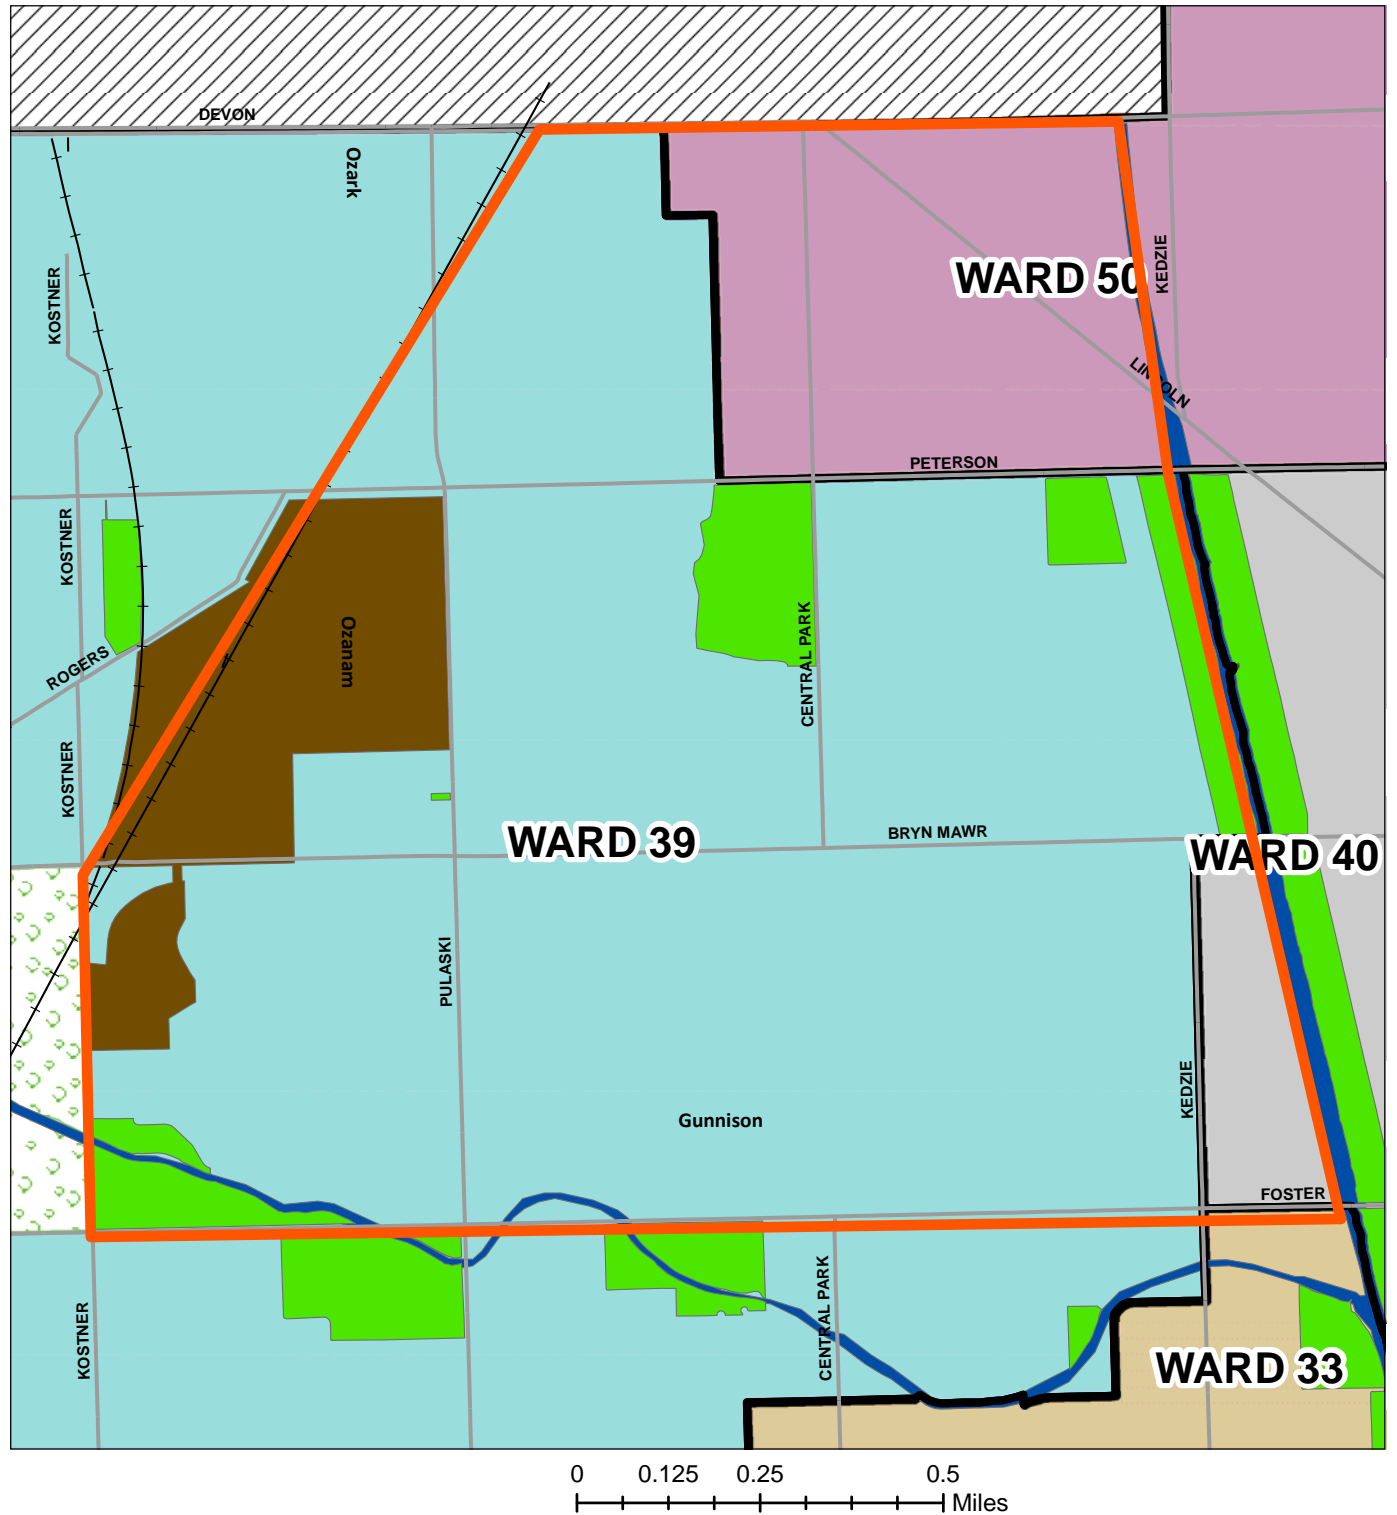

Proposed Spray Area September 7, 2016

Affected Community Areas:
-North Park

-  Ward boundary
-  Spray Area
-  Streets
-  Expressway
-  Railroad
-  Park
-  Industrial Area
-  Waterway
-  Forest Preserve
-  Cook County