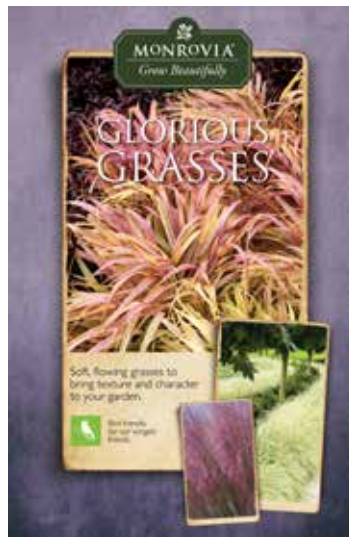

## MONROVIA POSTERS

Bountiful Berries  
422037PX

Hydrangeas  
422027PX

Continuous Color  
422057PX

Spectacular Succulents  
422087PX

Petal Perfection  
422067PX

Shapely Shrubs  
422077PX

Tropical Treasures  
422107PX

Strong Roots  
422097PX

Essential Evergreens  
422447PX

Shrubificus Spectaculus  
422557PX

Flowerus Foreverus  
422567PX

Pollinator Friendly  
422197PX

Flowering Shrubs  
422117PX

Small Spaces  
422207PX

Ground Covers  
422137PX

Layer Your Garden  
422187PX

Itoh Peony  
422147PX

Dry Shade  
422167PX

Glorious Grasses  
422127PX

Entry Ways  
422177PX

Vines  
422157PX

Colorful Climbers  
422457PX

Cooler Conifers  
422467PX