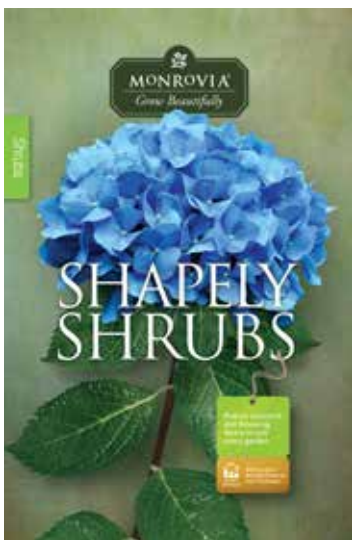

## MONROVIA POSTERS

Bountiful Berries  
422037PX

Hydrangeas  
422027PX

Continuous Color  
422057PX

Spectacular Succulents  
422087PX

Petal Perfection  
422067PX

Shapely Shrubs  
422077PX

Tropical Treasures  
422107PX

Strong Roots  
422097PX

Essential Evergreens  
422447PX

Shrubificus Spectaculus  
422557PX

Flowerus Foreverus  
422567PX

Pollinator Friendly  
422197PX

Flowering Shrubs  
422117PX

Small Spaces  
422207PX

Ground Covers  
422137PX