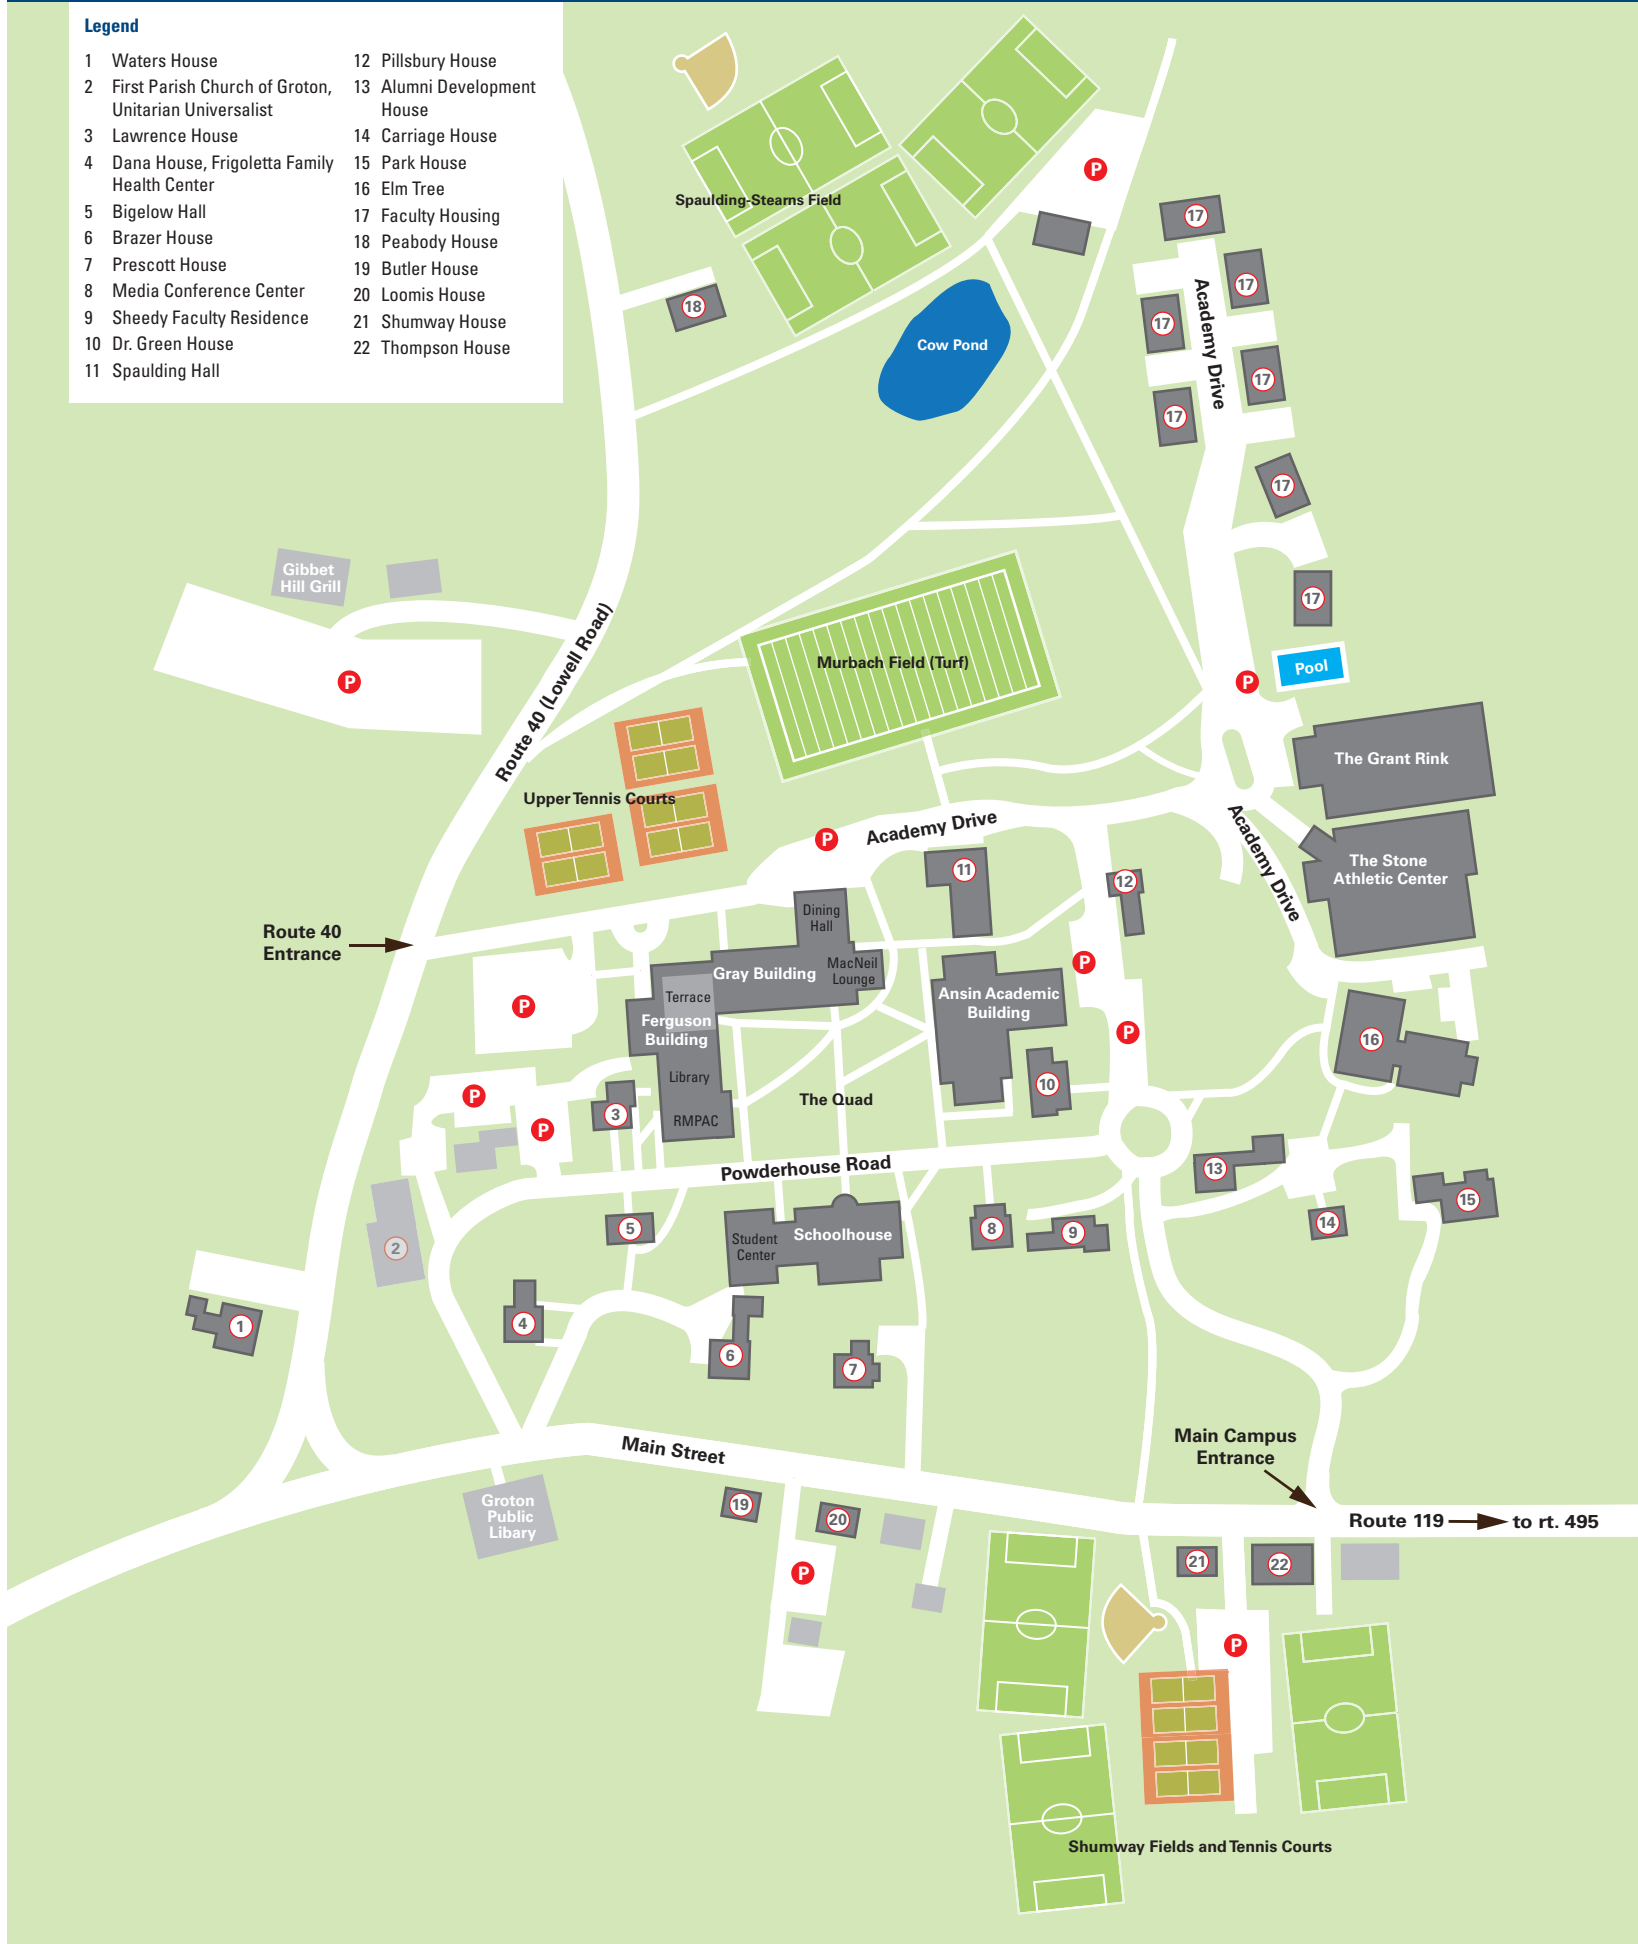

Lawrence Academy Campus Map

January 2017

Legend

- | | |
|--|--------------------------------|
| 1 Waters House | 12 Pillsbury House |
| 2 First Parish Church of Groton,
Unitarian Universalist | 13 Alumni Development
House |
| 3 Lawrence House | 14 Carriage House |
| 4 Dana House, Frigoletta Family
Health Center | 15 Park House |
| 5 Bigelow Hall | 16 Elm Tree |
| 6 Brazer House | 17 Faculty Housing |
| 7 Prescott House | 18 Peabody House |
| 8 Media Conference Center | 19 Butler House |
| 9 Sheedy Faculty Residence | 20 Loomis House |
| 10 Dr. Green House | 21 Shumway House |
| 11 Spaulding Hall | 22 Thompson House |

Route 40
Entrance

Main Campus
Entrance

Route 119 → to rt. 495