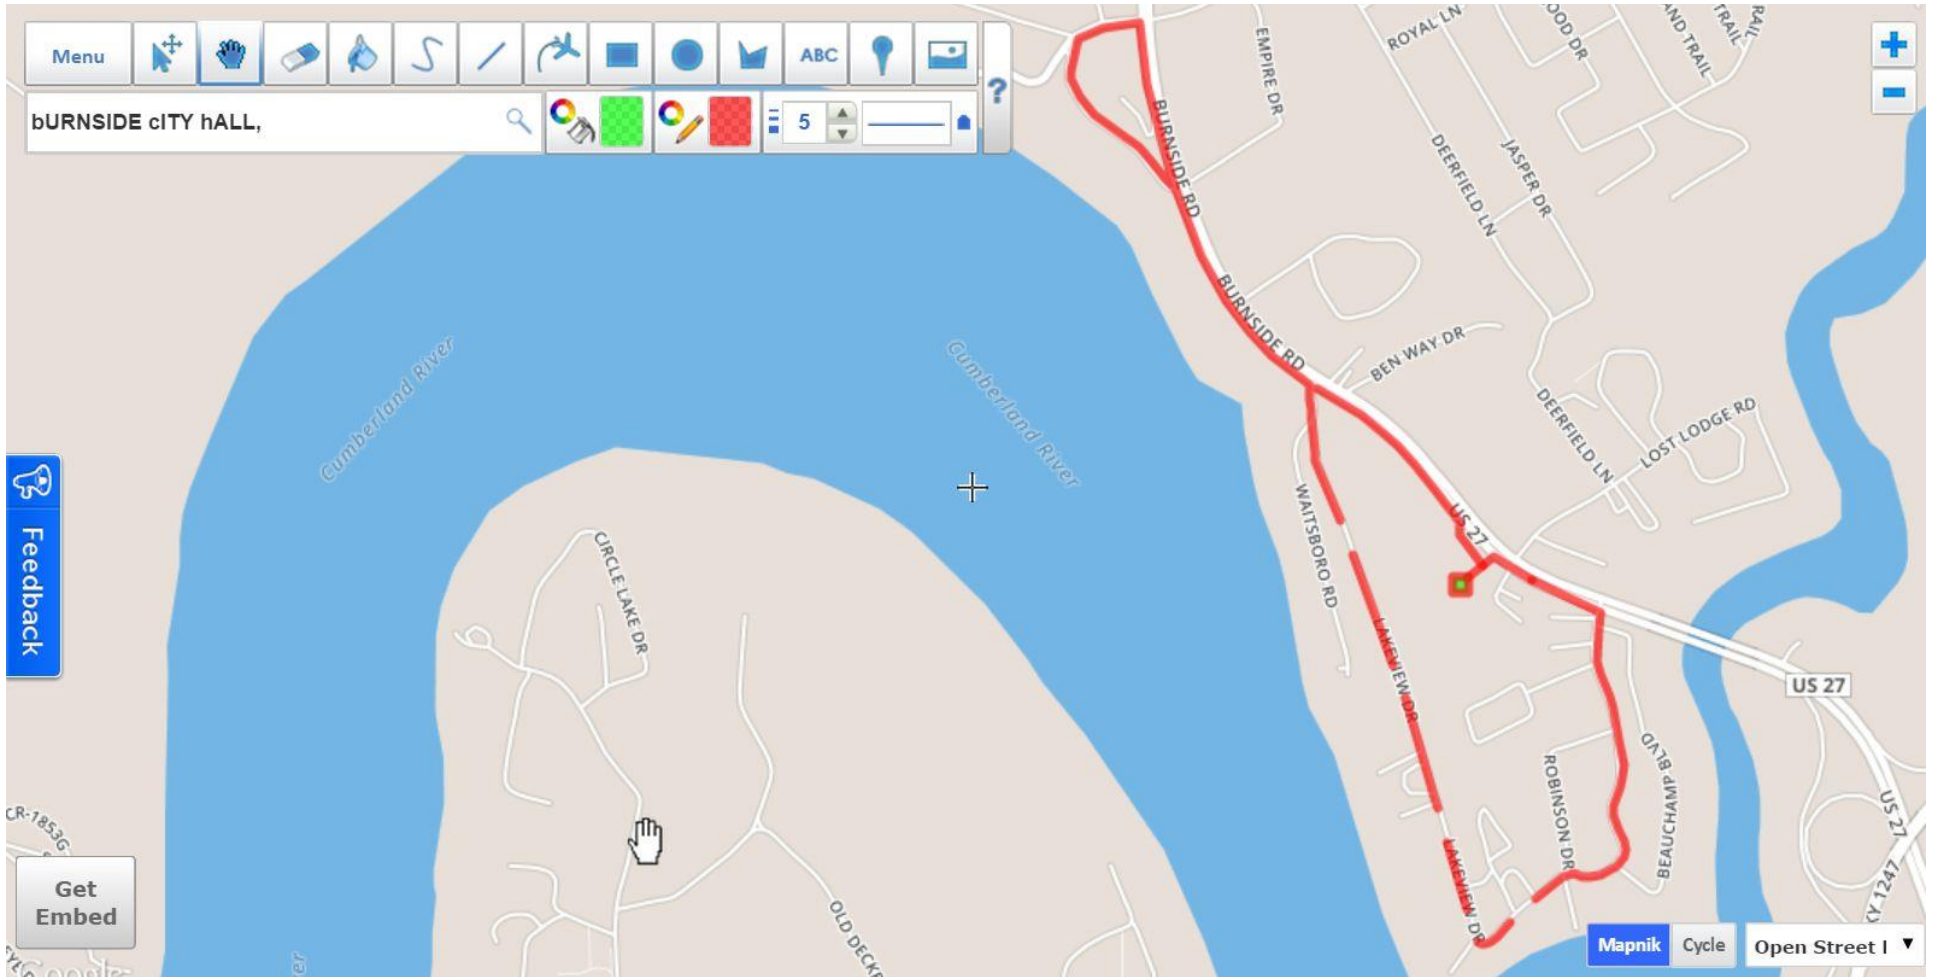

2018 Shamrock Shuffle Race Course Map

Race will begin in the Stonecrest Shopping Center in Burnside, KY.

Racers will travel up the North shoulder of Highway 27 toward Wendy's and then turn left onto Old Monticello Road (behind the water treatment plant) before once again coming out onto Highway 27 heading South. Racers will drop down next to Guthries River House before taking Lakeview Drive all the way around back out onto Highway 27 and then head left back toward the Stonecrest Shopping Center.