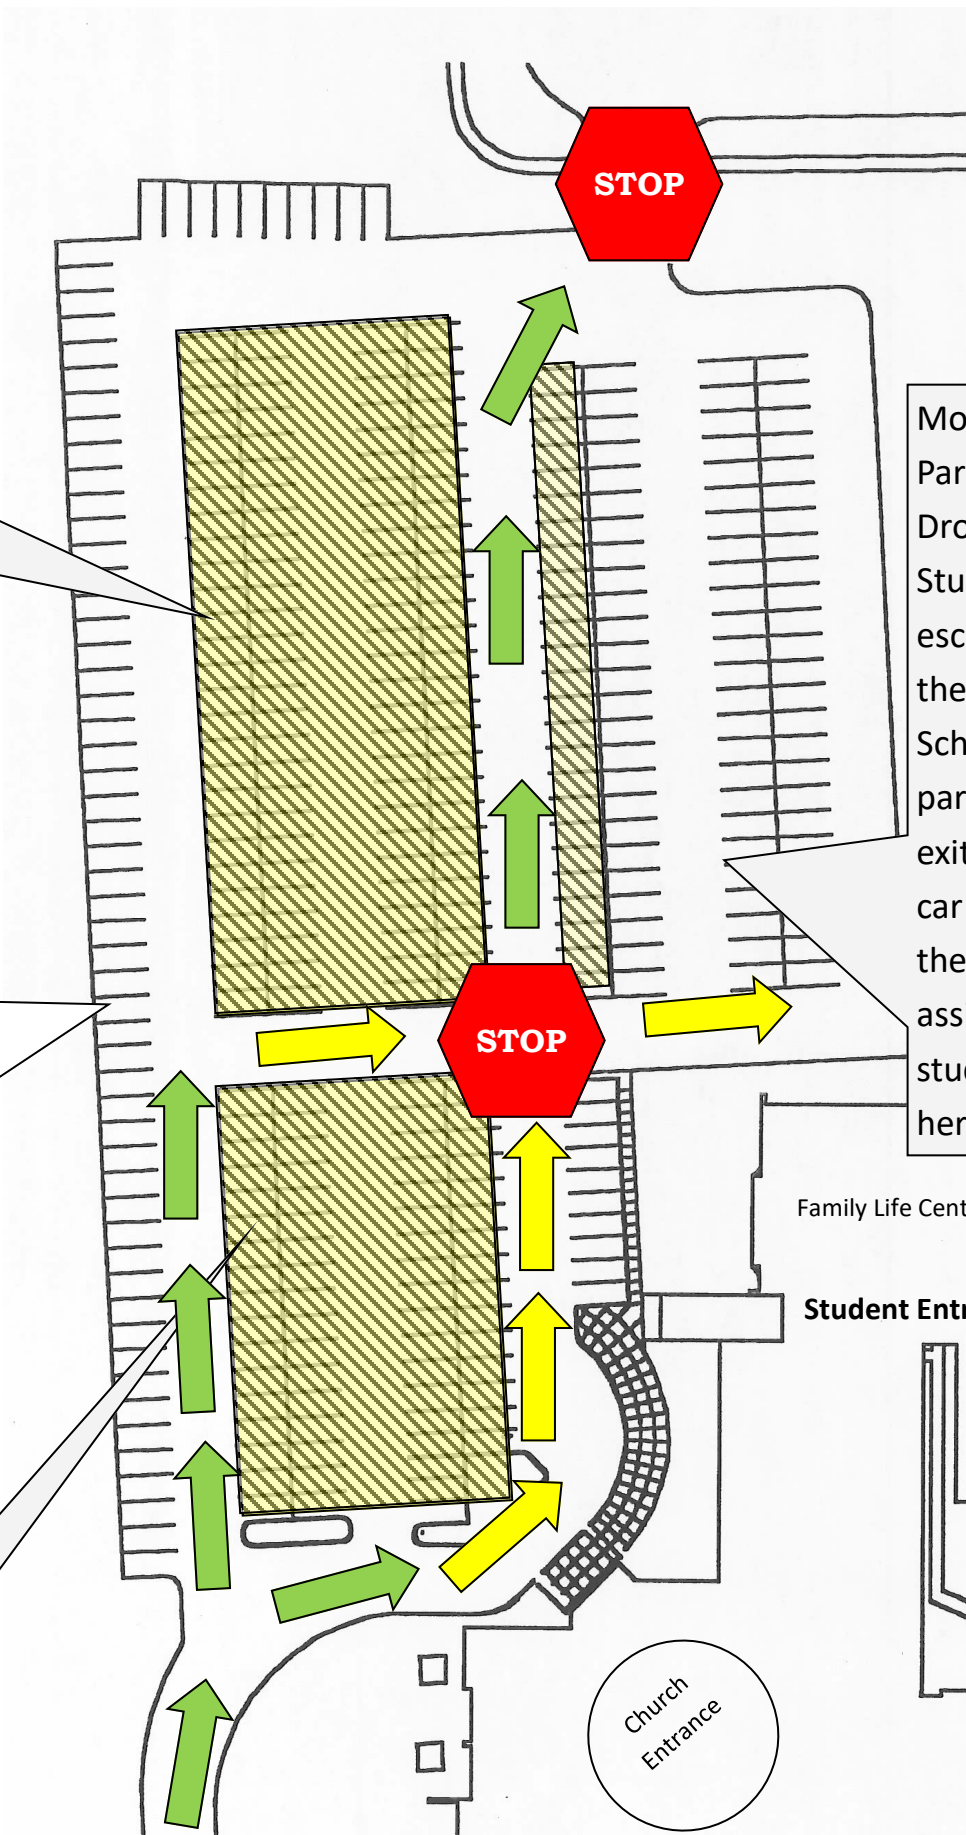

No Parking during AM drop-off of students

Only Faculty and Staff Parking along the North side of the Parking Lot

No Parking during AM drop-off of students

Morning Parking for Dropping Off Students and escorting them into School. If the parent is exiting the car to open the trunk or assist your student, park here.

Family Life Center

Student Entrance

Church Entrance