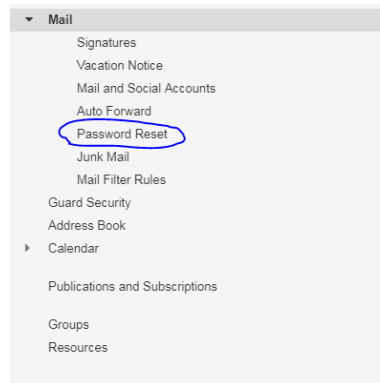

3. Click Mail to Drop down the menu and click password reset to change your password.