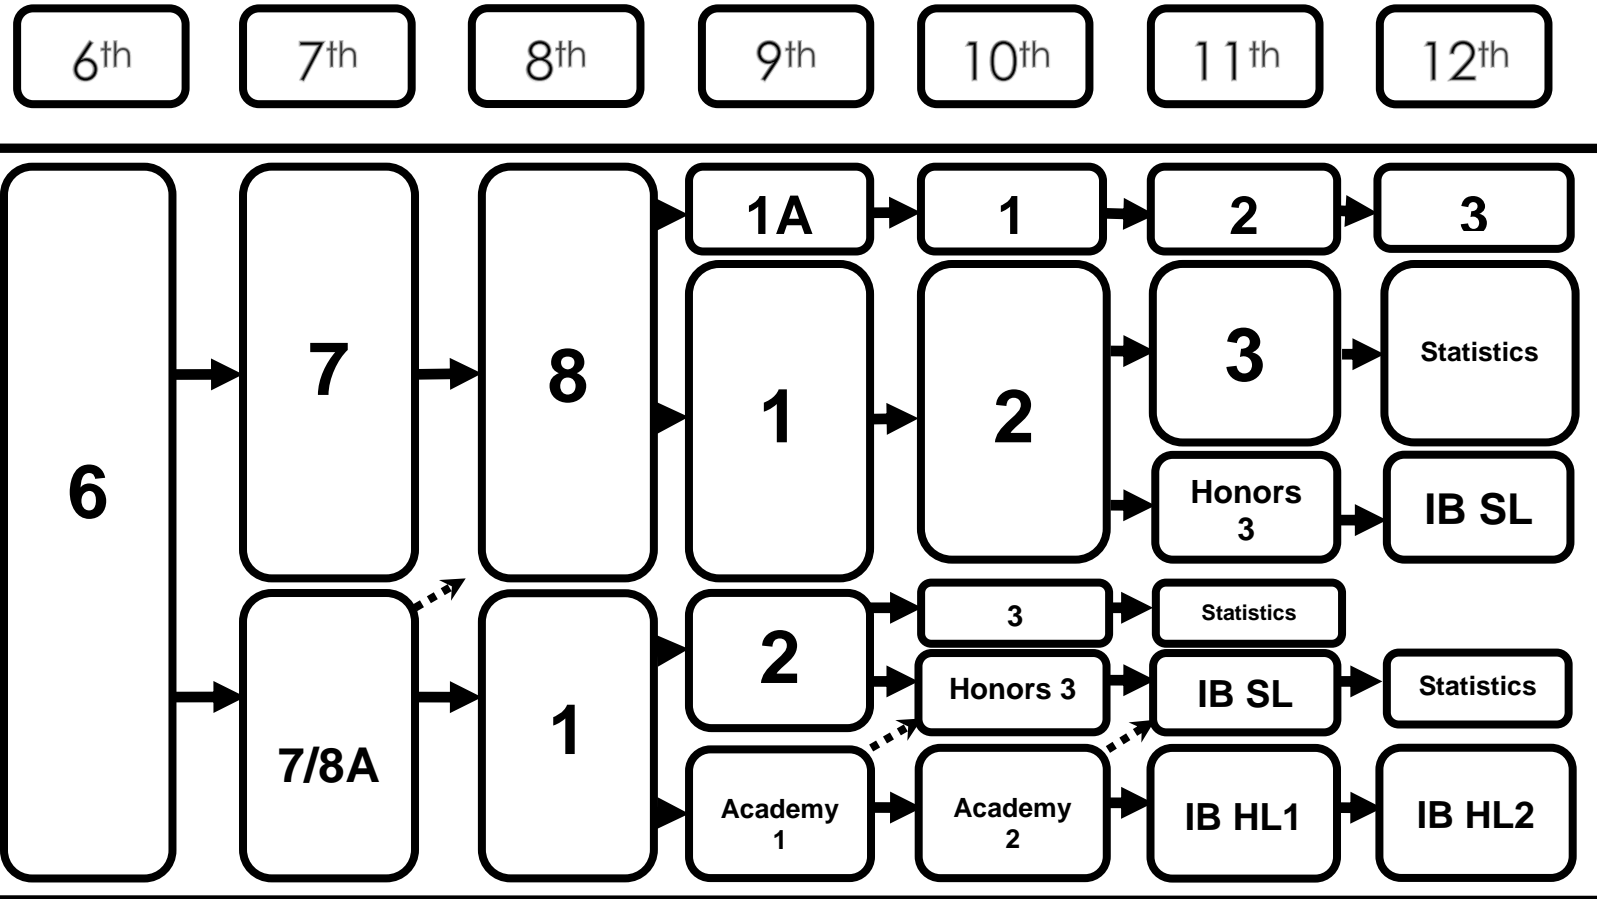

SCOTTS VALLEY MS/HS – Recommended MATH Pathways

1-3 = integrated curricula (algebra & geometry)    HL = Higher Level    SL = Standard Level