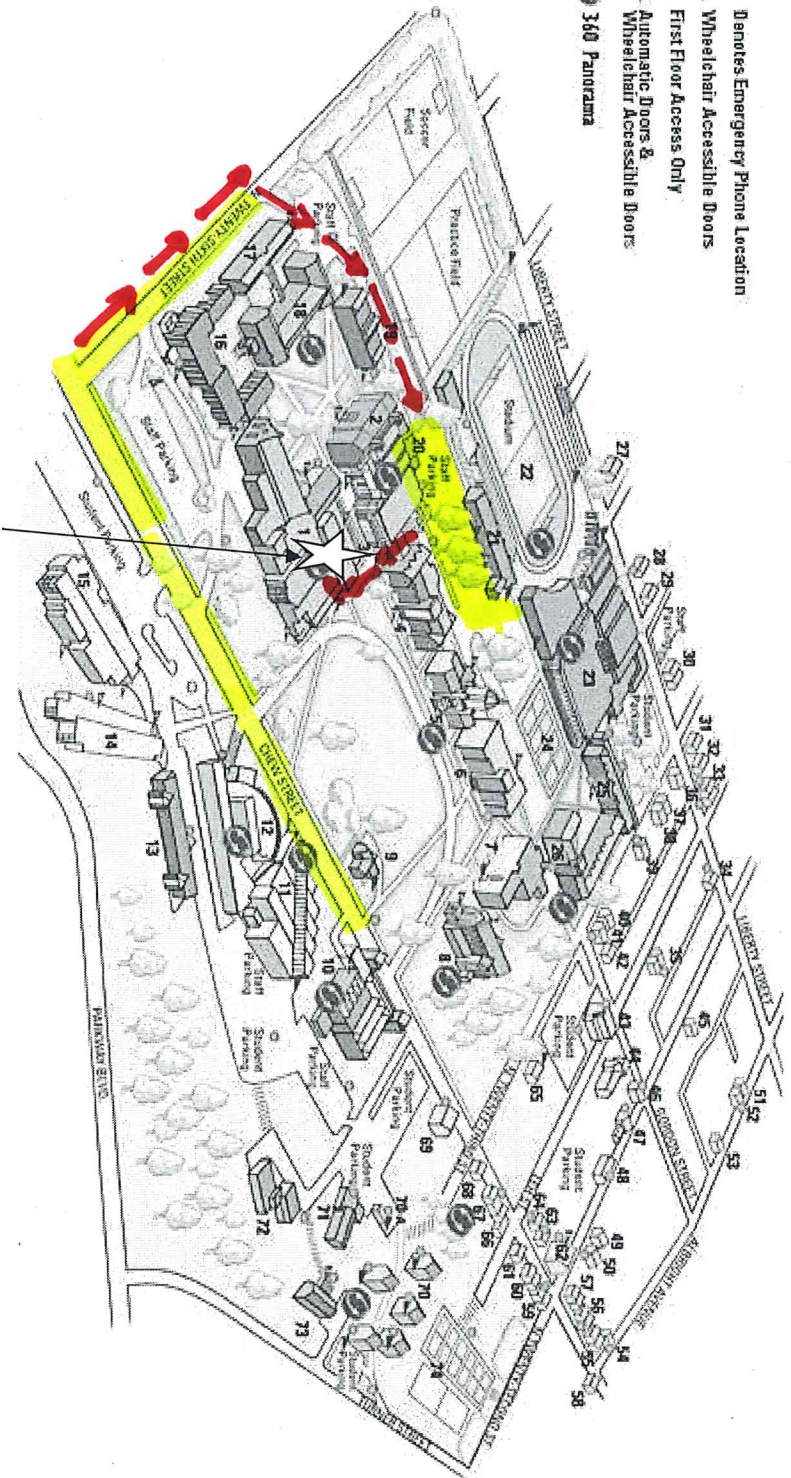

Muhlenberg College

2400 Chew Street, Allentown, PA 18104 (484-664-3100)

- Denotes Emergency Phone Location
- ▲ Wheelchair Accessible Doors
- First Floor Access Only
- Automatic Doors & Wheelchair Accessible Doors
- 📷 360 Panorama

Seegers Union is building #1. The event will be held in Seegers Union Great Room #113.

Parking lot has been highlighted. If coming from the east end Allentown, take Chew Street west, make right onto 26th Street and right into the back drive parking lot.

If coming from the west end (Cedar Crest Blvd & Chew), make left onto 26th Street, make right into back drive parking lot.