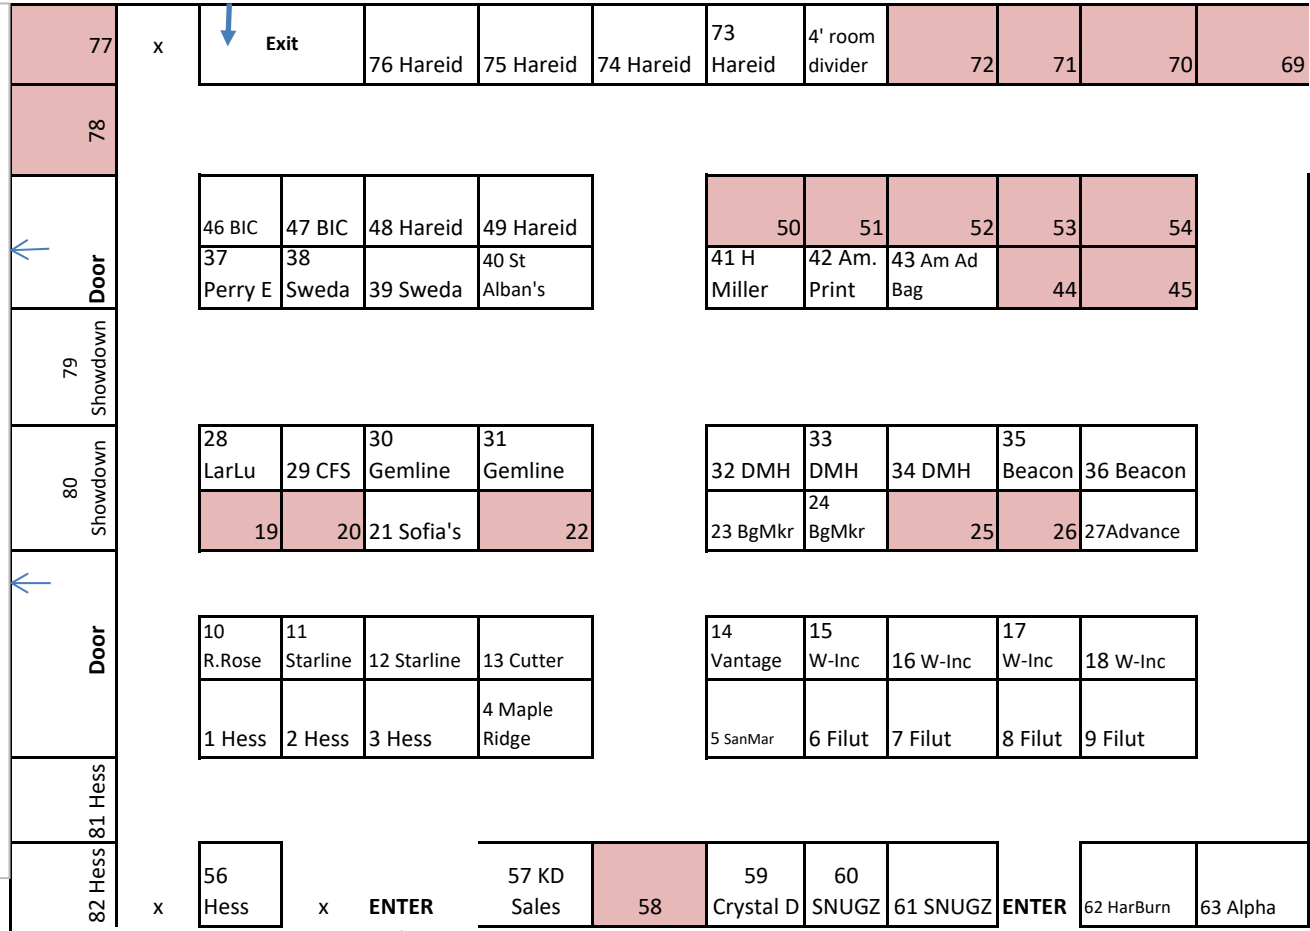

Holiday Inn

Floor plan is not to scale.

Loading Dock

Outside Patio Area

Professional Development (theatre seating)

VADNAIS HEIGHTS ROOM