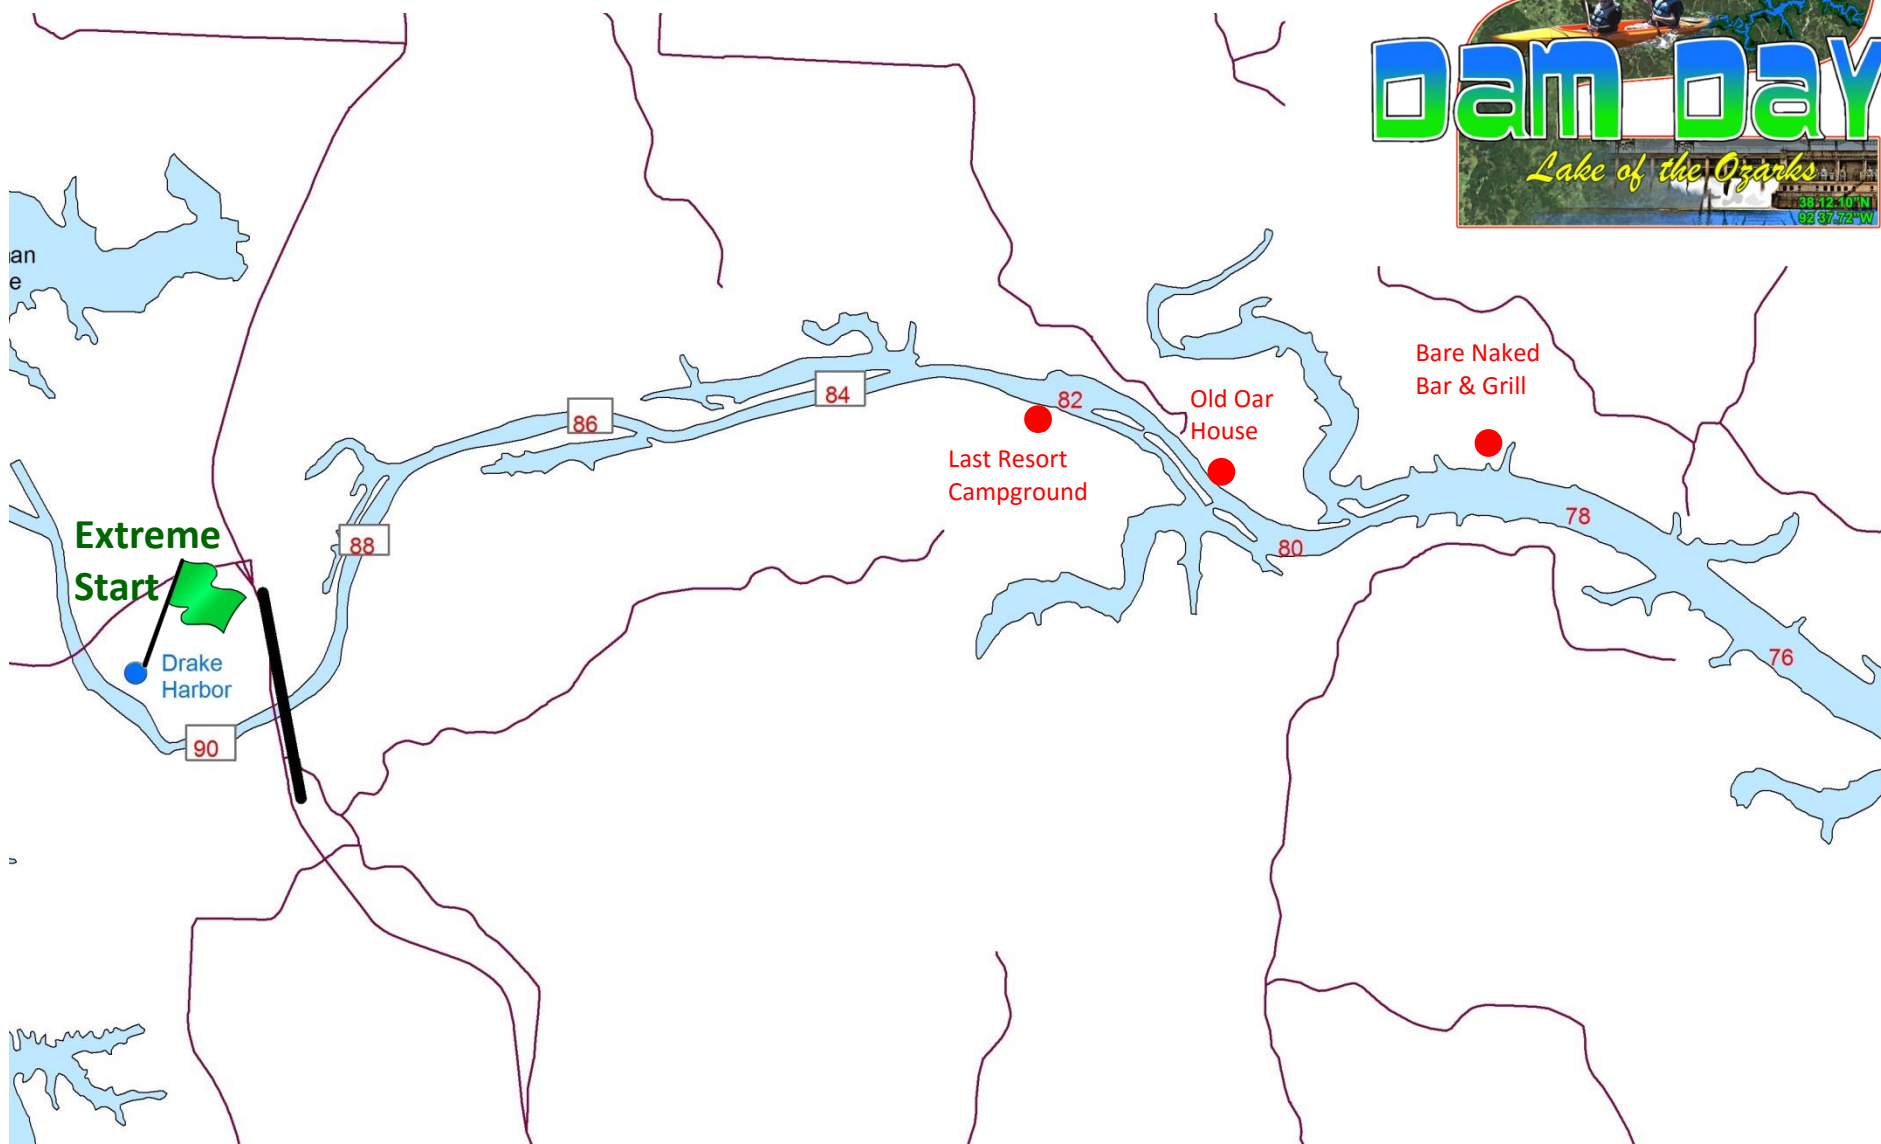

- Indicates a Checkpoint
- Indicates Emergency Pull Out Points

# Dam Days

Lake of the Ozarks

- Indicates a Checkpoint
- Indicates Emergency Pull Out Points

● Indicates a Checkpoint

● Indicates Emergency Pull Out Points