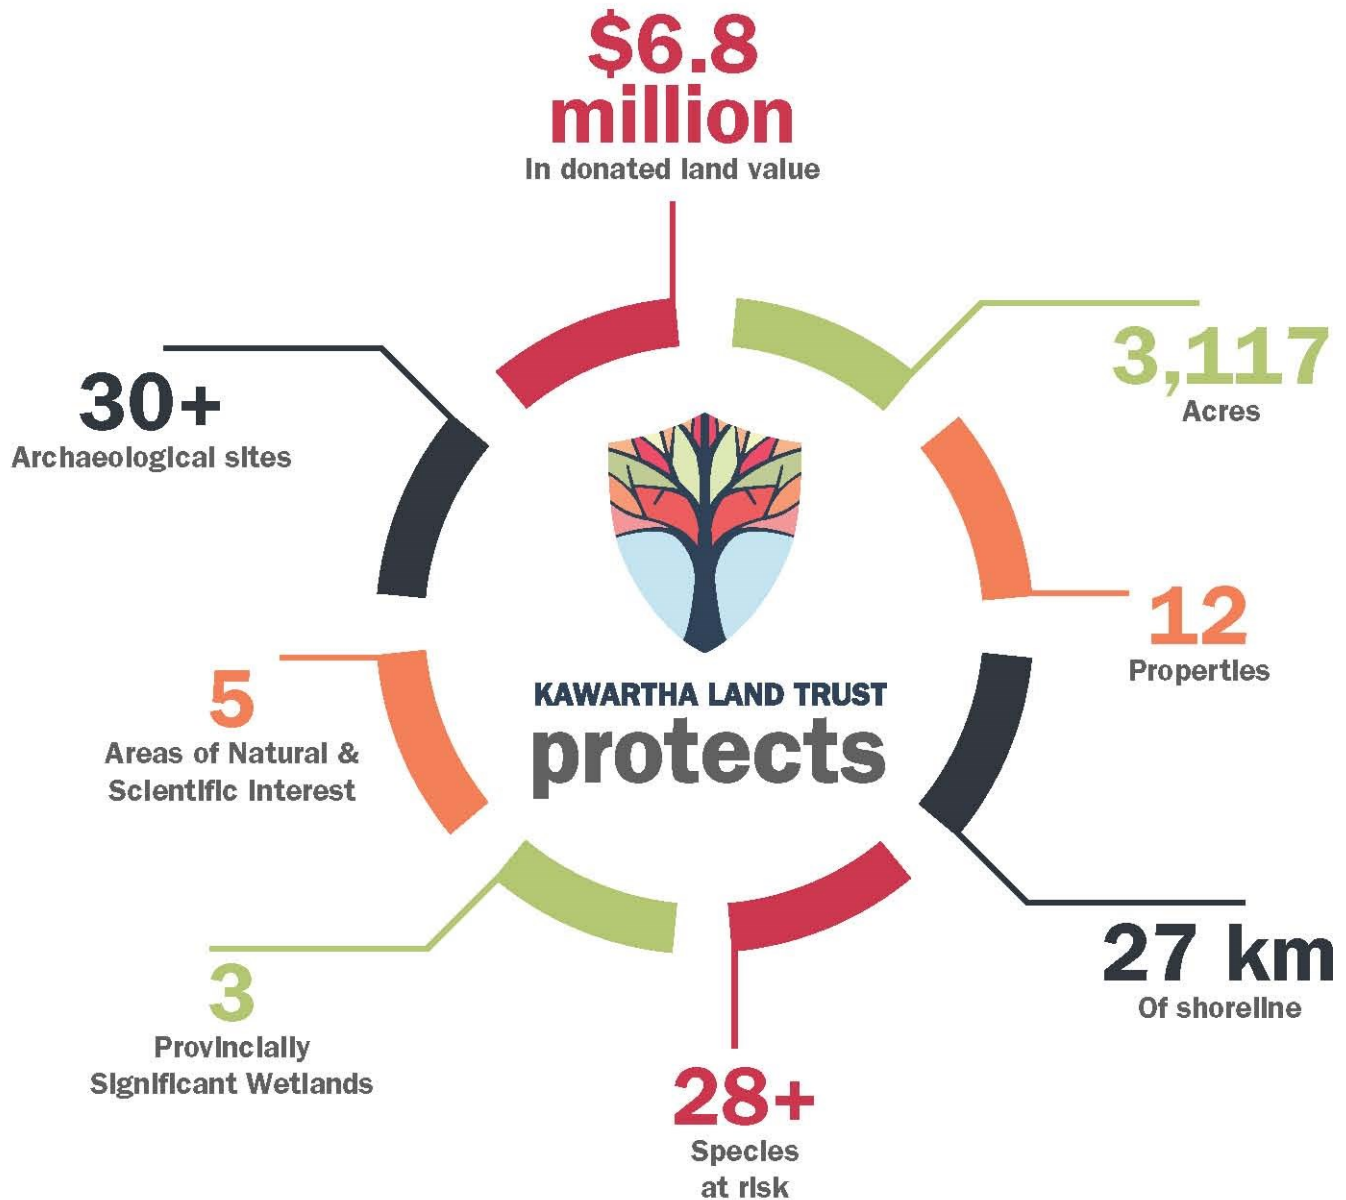

KLT Impact

supports
5
research projects

28 km
recreational trails

100+
amazing volunteers

6,000+
volunteer hrs (2016)

15,000
trees planted
(2017)

450+
participated in
KLT events (2017)